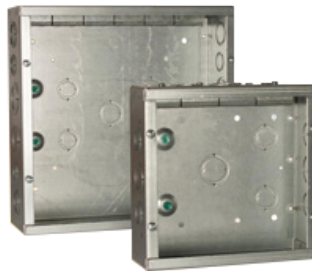

2018 QUARTER 1 PROMOTIONS

NEW Hoffman Angled Trough – Cuts Installation Time by 80%

New, innovative Hoffman Angled Trough eliminates the need to manually bend 90-degree conduit for wire distribution.

- Flexible install allows conduit runs through six sides of enclosure
- Patented angled design reduces needed wall space
- Easy mounting via holes on enclosure back
- Easy to assemble with removable cover
- Ships completely assembled with no end caps to install

Hoffman®

*Available at Wisconsin & Upper Michigan Werner Electric Supply Locations. Offer ends March 31, 2018.

NEW Hubbell RACO Grand Slam Junction Box

Hubbell RACO's Grand Slam Box provides a quick and easy way to terminate home runs. Get great labor and time savings with the built-in Stab-It® clamps.

- Stab-It clamps tested at 3X's faster
- Designed for quick installation of flex, MC, MCI, MCI-A, HCF, AC and EMT
- Surface mount cover included
- Concentric knockouts on side and back for easy access
- UL Listed

Ideal Labor Saving Tools!

Purchase \$100 of the following Ideal products to receive a **FREE** Sir Nickless™ Cutter (#4198095).

Product Description	Product #	Price
 12-in-1 Multi-Bit Screwdriver	Ideal 35-946	\$15.99/ea
 In-Sure® Push-in Wire Connectors	Ideal 30-1033J (3 port) Ideal 30-1034J (4 port) Ideal 30-087J (5 port) Ideal 30-088J (6 port)	\$21.23/jar (250) \$18.72/jar (200) \$35.73/jar (150) \$29.15/jar (100)
 Torque Screwdriver (0-35 in. lbs.)	Ideal 35-936	\$253.00/ea
 9-1/2 in. Side Cutting Pliers	Ideal 30-3430	\$38.99/ea
 Diagonal Cutting Pliers	Ideal 35-3028	\$29.50/ea