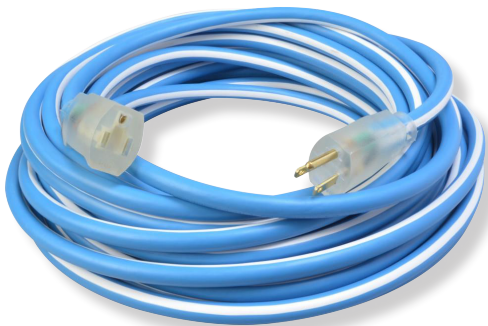

For questions, contact Werner Electric Supply - Bismarck: 701-224-3720
or Werner Electric Supply - Fargo: 701-461-6508