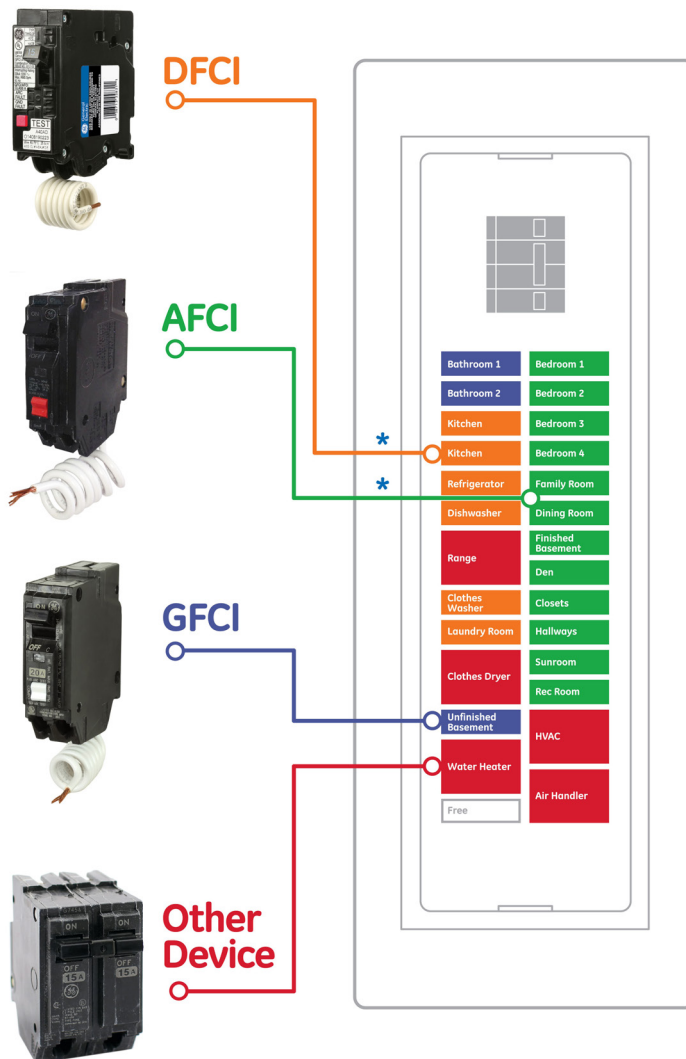

Residential Service Entrance Promotion

Offer valid through March 31, 2019

Werner Electric Supply is partnering with GE and ABB to offer great cost savings when you purchase a Complete Home Package which includes a main breaker load center, component breakers and pedestal.*

[See reverse for Complete Home Package >](#)

*Only available at Werner Electric Supply, Iron Mountain, MI. Offer valid through March 31, 2019.

Complete Home Package

The Complete Home Package includes: PowerMark Gold™ Standard Main Breaker Load Center, Circuit Breakers (20, 30, and 50 Amp), and Underground Pedestal. Item quantities must be met to receive special pricing.

Additional items (AC Pullout Disconnect/Panel Mount Surge) may be added to the Complete Home Package. Special pricing shown below includes a quantity of one of each additional item. You may add multiple quantities of the additional items at their discounted price.

Complete Home Package								
Product	Description	Mfg.	Qty.	Werner #	Special Pricing			
	PowerMark Gold™ Standard Main Breaker Load Center, 200 Amp, 1 Phase, 40 Circuit, 3-Wire, NEMA 1	GE	1	32392	X	X	X	X
	Circuit Breaker, Arc Fault, 20 Amp, 1 Pole	GE	20	3803957	X	X	X	X
	Circuit Breaker, 50 Amp, 2 Pole	GE	1	32239	X	X	X	X
	Circuit Breaker, 30 Amp, 3 Pole	GE	2	32247	X	X	X	X
	Underground Pedestal, 200 Amp, 1 Phase	Milbank	1	49623	X	X	X	X
Additional Items								
	AC Pullout Disconnect Non-fused 60 Amp, 2 Pole, 240V	GE	1	3829443	—	X	—	X
	Panel Mount Surge Arrestor, 1 Phase	GE	1	32322	—	—	X	X
					\$770.00	\$777.5	\$816.32	\$823.82