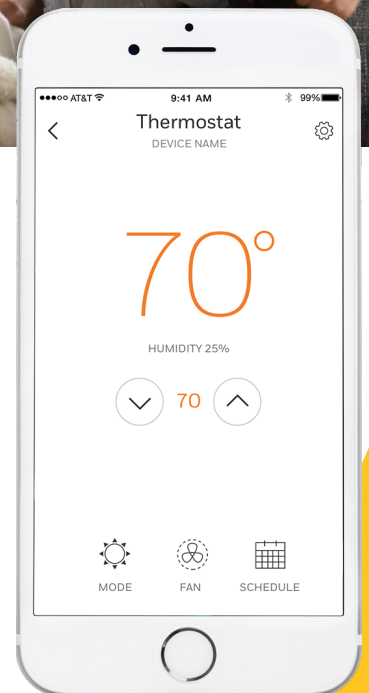

In addition to our new stock inventory, we would like to introduce you to the Honeywell Lyric™ app, used to remotely manage home comfort, security, awareness, and save you money on energy bills. It's as simple as syncing your device with the app.