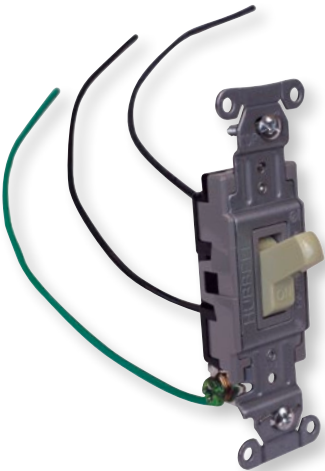

Wired Hubbell Commercial Grade Switches – 15 Amp

Pre-Wired Switches, Single Pole and Three-Way, in Ivory, Light Almond, and White

Color	Manufacturer	Switch Type	Assembly #
Ivory	Hubbell	Single Pole (CSB115)	W12390
Ivory	Hubbell	Three-Way (CSB315)	W12401
Ivory	Hubbell	Single Pole Decora (DS115)	W12391
Ivory	Hubbell	Three-Way Decora (DS315)	W12402
Light Almond	Hubbell	Single Pole (CSB115)	W12435
Light Almond	Hubbell	Three-Way (CSB315)	W12419
Light Almond	Hubbell	Single Pole Decora (DS115)	W12436
Light Almond	Hubbell	Three-Way Decora (DS315)	W12420
White	Hubbell	Single Pole (CSB115)	W12517
White	Hubbell	Three-Way (CSB315)	W12537
White	Hubbell	Single Pole Decora (DS115)	W12518
White	Hubbell	Three-Way Decora (DS315)	W12538