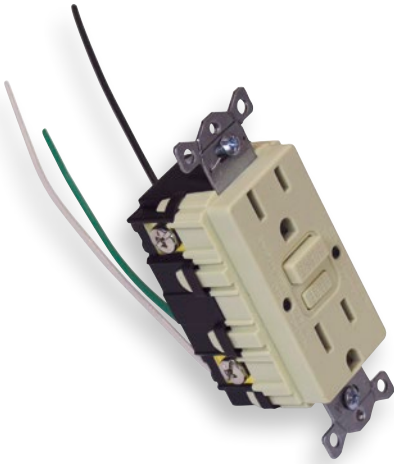

Pre-Wired Leviton Residential GFCI Receptacles

Pre-wired 15 Amp and 20 Amp Receptacle in Ivory, Light Almond, and White

Color	Manufacturer	Amp / Description	Assembly #
Ivory	Leviton	15A GFCI (GFNT1)	W13102
Ivory	Leviton	15A GFCI TR (GFTR1)	W13104
Ivory	Leviton	20A GFCI (GFNT2)	W13105
Ivory	Leviton	20A GFCI TR (GFTR2)	W13106
Light Almond	Leviton	15A GFCI (GFNT1)	W13108
Light Almond	Leviton	15A GFCI TR (GFTR1)	W13110
Light Almond	Leviton	20A GFCI (GFNT2)	W13111
Light Almond	Leviton	20A GFCI TR (GFTR2)	W13112
White	Leviton	15A GFCI (GFNT1)	W13113
White	Leviton	15A GFCI TR (GFTR1)	W13114
White	Leviton	20A GFCI (GFNT2)	W13115
White	Leviton	20A GFCI TR (GFTR2)	W13116

*TR = Tamper Resistant