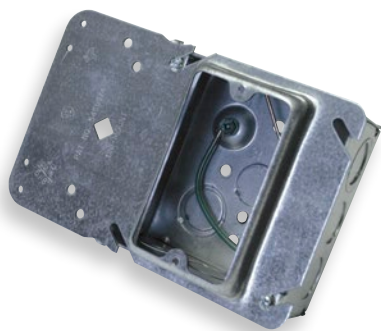

Contents

Box With Pre-Installed Pigtail	3	Uni-Mount For Data With Conduit	10
Uni-Mount Mud Ring Assemblies.....	3	Wired Duplex Industrial Receptacles With Garvin Cover.....	11
Uni-Mount Mud Ring Assemblies For Data.....	3	Wired GFCI Receptacles With Garvin Cover	11
Single-Sided Direct Mount Assemblies.....	4	Pre-Wired Residential GFCI Receptacles.....	12
Single-Sided Direct Mount Assemblies For Data.....	4	Pre-Wired Commercial/Construction Receptacles.....	13-14
Double-Sided Direct Mount Assemblies.....	5	Pre-Wired Industrial Receptacles.....	15
Double-Sided Direct Mount Assemblies For Data.....	5	Pre-Wired Hospital Grade Receptacles.....	16-17
Floor Mount Assemblies	6	USB And Night Light Pre-Wired Receptacles.....	18
Floor Mount Assemblies For Data.....	6	Wired Residential Switches - 15 Amp	19
Dual Sided Direct Mount Assemblies	6	Wired Commercial Grade Switches - 15 Amp	20
STAB-iT™ Boxes.....	7	Wired Commercial Grade Switches - 20 Amp	21
Mason Box Stubs	8	Wired Spec and Pro Grade Switches - 20 Amp	22
Large Capacity Boxes For Data	8		
Ceiling Boxes With Pigtails.....	8		
EMT Colors W/90° Bend.....	9		

Call Werner Electric.
We get it done!

Box Assemblies

Box with Pre-Installed Pigtail

Square Steel Box with 8" Ground Pigtail

Box Type	Part #
4" sq. 1-1/2" Deep	W4374
4" sq. 2-1/8" Deep	4SDEKP
3-3/4" sq. 3-1/2" Deep	W12027
4-11/16" sq. 2-1/8" Deep	4SJDEKP