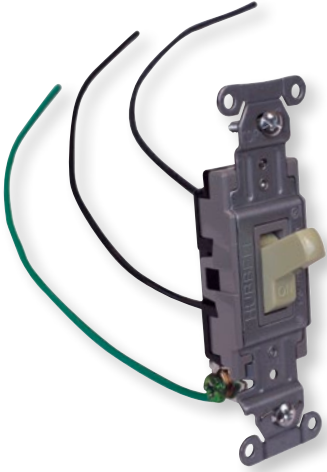

*TR = Tamper Resistant

Pigtailed Devices (continued)

Wired Leviton Residential Switches – 15 Amp

Pre-Wired Switches. Single Pole and Three-Way, in Ivory, Light Almond, and White

Color	Manufacturer	Switch Type	Assembly #
Ivory	Leviton	Single Pole (1451-2)	W12377
Ivory	Leviton	Three-Way (1452-2)	W12378
Ivory	Leviton	Single Pole Decora (5601-2)	W12379
Ivory	Leviton	Three-Way Decora (5603-2)	W12400
Light Almond	Leviton	Single Pole (1451-2)	W12432
Light Almond	Leviton	Three-Way (1452-2)	W12416
Light Almond	Leviton	Single Pole Decora (5601-2)	W12433
Light Almond	Leviton	Three-Way Decora (5603-2)	W12418
White	Leviton	Single Pole (1451-2)	W12515
White	Leviton	Three-Way (1452-2)	W12533
White	Leviton	Single Pole Decora (5601-2)	W12516
White	Leviton	Three-Way Decora (5603-2)	W12536