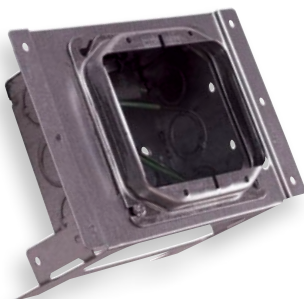

STAB-iT™ Boxes 248S

4" Square Steel STAB-iT™ Boxes with Mud Ring, Pigtail, Dual Sided Bracket, and Four MC Connectors for 2-1/2", 3-1/2", and 4" Studs

Box Type	Mud Ring Depth	One Gang Part #	Two Gang Part #
4" sq. 2-1/8" Deep	5/8"	W11584	W11586
4" sq. 2-1/8" Deep	3/4"	W11585	W11587