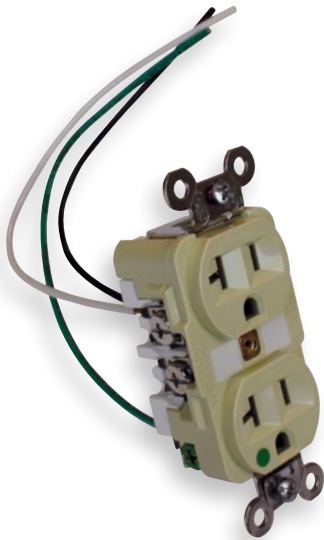

Pre-Wired Leviton Hospital Grade Receptacles

Pre-wired 20 Amp Receptacle in Ivory, Light Almond, and White

Color	Manufacturer	Amp / Description	Assembly #
Ivory	Leviton	20A EXTRA HEAVY DUTY DUPLEX (8300)	W13184
Ivory	Leviton	20A HEAVY DUTY DUPLEX (8300-H)	W13185
Ivory	Leviton	TR DUPLEX (8300-SG)	W13186
Ivory	Leviton	20A DECORA (16362-HG)	W13187
Ivory	Leviton	20A TR DECORA (16352-SG)	W13188
Ivory	Leviton	20A GFCI (GFNT2-HG)	W13189
Ivory	Leviton	20A TR GFCI (GFTR2-HG)	W13190
Light Almond	Leviton	20A EXTRA HEAVY DUTY DUPLEX (8300)	W13191
Light Almond	Leviton	20A HEAVY DUTY DUPLEX (8300-H)	W13192
Light Almond	Leviton	TR DUPLEX (8300-SG)	W13193
Light Almond	Leviton	20A DECORA (16362-HG)	W13194
Light Almond	Leviton	20A TR DECORA (16352-SG)	W13195
Light Almond	Leviton	20A GFCI (GFNT2-HG)	W13196
Light Almond	Leviton	20A TR GFCI (GFTR2-HG)	W13198
White	Leviton	20A EXTRA HEAVY DUTY DUPLEX (8300)	W13146
White	Leviton	20A HEAVY DUTY DUPLEX (8300-H)	W13147
White	Leviton	TR DUPLEX (8300-SG)	W13150
White	Leviton	20A DECORA (16362-HG)	W13180
White	Leviton	20A TR DECORA (16352-SG)	W13181
White	Leviton	20A GFCI (GFNT2-HG)	W13182
White	Leviton	20A TR GFCI (GFTR2-HG)	W13183

*TR = Tamper Resistant