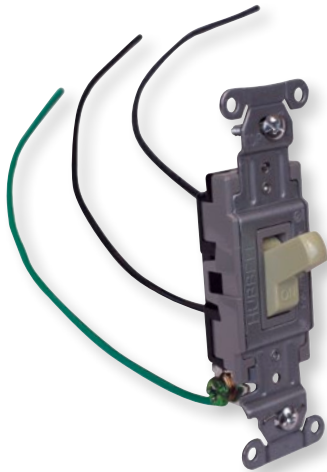

Pigtailed Devices

Wired Leviton Commercial Grade Switches – 20 Amp

Pre-Wired Switches, Single Pole and Three-Way, in Ivory, Light Almond, and White

Color	Manufacturer	Switch Type	Assembly #
Ivory	Leviton	Single Pole (CSB1-20)	W12382
Ivory	Leviton	Three-Way (CSB3-20)	W12407
Ivory	Leviton	Single Pole Decora (5621-2)	W12383
Ivory	Leviton	Three-Way Decora (5623-2)	W12408
Light Almond	Leviton	Single Pole (CSB1-20)	W12441
Light Almond	Leviton	Three-Way (CSB3-20)	W12425
Light Almond	Leviton	Single Pole Decora (5621-2)	W12442
Light Almond	Leviton	Three-Way Decora (5623-2)	W12426
White	Leviton	Single Pole (CSB1-20)	W12523
White	Leviton	Three-Way (CSB3-20)	W12546
White	Leviton	Single Pole Decora (5621-2)	W12524
White	Leviton	Three-Way Decora (5623-2)	W12547