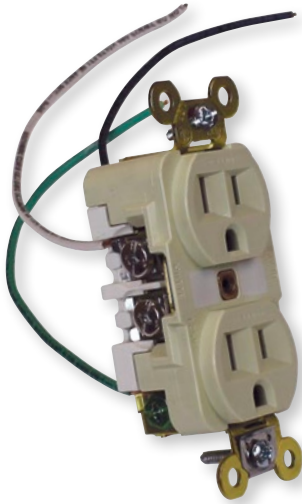

Pigtailed Devices (continued)

Pre-Wired Leviton Industrial Receptacles

Pre-wired 15 Amp and 20 Amp Receptacle in Ivory, Light Almond, and White

Color	Manufacturer	Amp / Description	Assembly #
Ivory	Leviton	15A EXTRA HEAVY DUTY DUPLEX (5262)	W13200
Ivory	Leviton	15A HEAVY DUTY DUPLEX (5252)	W13201
Ivory	Leviton	20A EXTRA HEAVY DUTY DUPLEX (5362)	W13206
Ivory	Leviton	20A HEAVY DUTY DUPLEX (5352)	W13207
Light Almond	Leviton	15A EXTRA HEAVY DUTY DUPLEX (5262)	W13202
Light Almond	Leviton	15A HEAVY DUTY DUPLEX (5252)	W13203
Light Almond	Leviton	20A EXTRA HEAVY DUTY DUPLEX (5362)	W13209
Light Almond	Leviton	20A HEAVY DUTY DUPLEX (5352)	W13210
White	Leviton	15A EXTRA HEAVY DUTY DUPLEX (5262)	W13204
White	Leviton	15A HEAVY DUTY DUPLEX (5252)	W13205
White	Leviton	20A EXTRA HEAVY DUTY DUPLEX (5362)	W13211
White	Leviton	20A HEAVY DUTY DUPLEX (5352)	W13212

*TR = Tamper Resistant