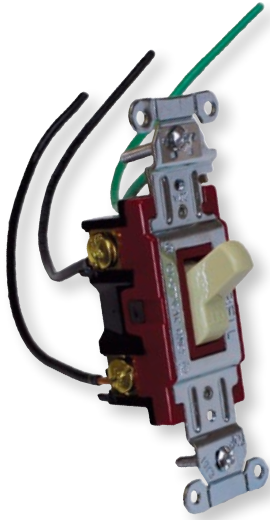

Wired Leviton Spec Grade Switches – 20 Amp

Pre-wired Switches, Single Pole and Three-Way, in Ivory, Light Almond, and White

Color	Manufacturer	Switch Type	Assembly #
Ivory	Leviton	Single Pole (1221-2)	W12384
Ivory	Leviton	Three-Way (1223-2)	W12412
Ivory	Leviton	Single Pole Locking (1221-2L)	W12387
Ivory	Leviton	Three-Way Locking (1223-2L)	W12414
Light Almond	Leviton	Single Pole (1221-2)	W12512
Light Almond	Leviton	Three-Way (1223-2)	W12429
Light Almond	Leviton	Single Pole Locking (1221-2L)	W12514
Light Almond	Leviton	Three-Way Locking (1223-2L)	W12431
White	Leviton	Single Pole (1221-2)	W12530
White	Leviton	Three-Way (1223-2)	W12568
White	Leviton	Single Pole Locking (1221-2L)	W12532
White	Leviton	Three-Way Locking (1223-2L)	W12570