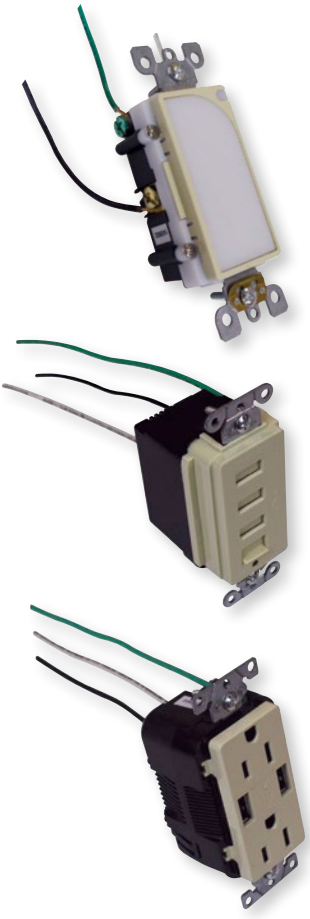

USB and Night Light Pre-Wired Receptacles

Pre-Wired Night Lights and USB Tamper Resistant Receptacles in Ivory, Light Almond, and White

Color	Manufacturer	Description	Assembly #
Ivory	Leviton	Night Light Receptacle (6527)	W12351
Ivory	Leviton	Outlet with Night Light, 15 Amp (T6525)	W12352
Ivory	Leviton	Two Outlets, Two USB, 15 Amp (T5632)	W12354
Ivory	Leviton	Two Outlets, Two USB, 20 Amp (T5832)	W12355
Ivory	Leviton	4 Port USB Receptacle, 4.2 Amp (USB4P)	W12356
Ivory	Leviton	Two Outlets, Two USB, Hospital Grade, 15 Amp (T5632)	W12357
Ivory	Leviton	Two Outlets, Two USB, Hospital Grade, 20 Amp (T5832)	W12358
Ivory	Hubbell	USB Charger Receptacle, 15 Amp (USB15X2)	W12325
Ivory	Hubbell	USB Charger Receptacle, 20 Amp (USB20X2)	W12326
Ivory	Hubbell	USB Charger Receptacle, Hospital Grade, 15 Amp (USB8200)	W12327
Ivory	Hubbell	USB Charger Receptacle, Hospital Grade, 20 Amp (USB8300)	W12328
Ivory	Hubbell	4 USB Ports, 5 Amp (USB4)	W12330
Ivory	Hubbell	2 USB Ports, 3 Amp (USB2)	W12331
Light Almond	Leviton	Night Light Receptacle (6527)	W12359
Light Almond	Leviton	Outlet with Night Light, 15 Amp (T6525)	W12360
Light Almond	Leviton	Two Outlets, Two USB, 15 Amp (T5632)	W12362
Light Almond	Leviton	Two Outlets, Two USB, 20 Amp (T5832)	W12363
Light Almond	Leviton	4 Port USB Receptacle, 4.2 Amp (USB4P)	W12364
Light Almond	Leviton	Two Outlets, Two USB, Hospital Grade, 15 Amp (T5632)	W12365
Light Almond	Leviton	Two Outlets, Two USB, Hospital Grade, 20 Amp (T5832)	W12366
Light Almond	Hubbell	USB Charger Receptacle, 15 Amp (USB15X2)	W12332
Light Almond	Hubbell	USB Charger Receptacle, 20 Amp (USB20X2)	W12334
Light Almond	Hubbell	USB Charger Receptacle, Hospital Grade, 15 Amp (USB8200)	W12335
Light Almond	Hubbell	USB Charger Receptacle, Hospital Grade, 20 Amp (USB8300)	W12342
Light Almond	Hubbell	4 USB Ports, 5 Amp (USB4)	W12343
Light Almond	Hubbell	2 USB Ports, 3 Amp (USB2)	W12344
White	Leviton	Night Light Receptacle (6527)	W12369
White	Leviton	Outlet with Night Light, 15 Amp (T6525)	W12370
White	Leviton	Two Outlets, Two USB, 15 Amp (T5632)	W12372
White	Leviton	Two Outlets, Two USB, 20 Amp (T5832)	W12373
White	Leviton	4 Port USB Receptacle, 4.2 Amp (USB4P)	W12374
White	Leviton	Two Outlets, Two USB, Hospital Grade 15 Amp (T5632)	W12375
White	Leviton	Two Outlets, Two USB, Hospital Grade 20 Amp (T5832)	W12376
White	Hubbell	USB Charger Receptacle, 15 Amp (USB15X2)	W12345
White	Hubbell	USB Charger Receptacle, 20 Amp (USB20X2)	W12346
White	Hubbell	USB Charger Receptacle, Hospital Grade, 15 Amp (USB8200)	W12347
White	Hubbell	USB Charger Receptacle, Hospital Grade, 20 Amp (USB8300)	W12348
White	Hubbell	4 USB Ports, 5 Amp (USB4)	W12349
White	Hubbell	2 USB Ports, 3 Amp (USB2)	W12350

*TR = Tamper Resistant