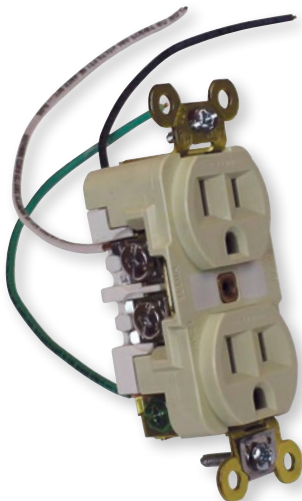

*TR = Tamper Resistant

Pigtailed Devices (continued)

Pre-Wired Leviton Industrial Receptacles

Pre-wired 15 Amp and 20 Amp Receptacle in Ivory, Light Almond, and White

Color	Manufacturer	Amp / Description	Assembly #
Ivory	Leviton	15A EXTRA HEAVY DUTY DUPLEX (5262)	W13200
Ivory	Leviton	15A HEAVY DUTY DUPLEX (5252)	W13201
Ivory	Leviton	20A EXTRA HEAVY DUTY DUPLEX (5362)	W13206
Ivory	Leviton	20A HEAVY DUTY DUPLEX (5352)	W13207
Light Almond	Leviton	15A EXTRA HEAVY DUTY DUPLEX (5262)	W13202
Light Almond	Leviton	15A HEAVY DUTY DUPLEX (5252)	W13203
Light Almond	Leviton	20A EXTRA HEAVY DUTY DUPLEX (5362)	W13209
Light Almond	Leviton	20A HEAVY DUTY DUPLEX (5352)	W13210
White	Leviton	15A EXTRA HEAVY DUTY DUPLEX (5262)	W13204
White	Leviton	15A HEAVY DUTY DUPLEX (5252)	W13205
White	Leviton	20A EXTRA HEAVY DUTY DUPLEX (5362)	W13211
White	Leviton	20A HEAVY DUTY DUPLEX (5352)	W13212

*TR = Tamper Resistant

Pre-Wired Hubbell Industrial Receptacles

Pre-wired 15 Amp and 20 Amp Receptacle in Ivory, Light Almond, and White

Color	Manufacturer	Amp / Description	Assembly #
Ivory	Hubbell	15A EXTRA HEAVY DUTY DUPLEX (HBL5262)	W12221
Ivory	Hubbell	15A HEAVY DUTY DUPLEX (5252)	W12222
Ivory	Hubbell	20A EXTRA HEAVY DUTY DUPLEX (HBL5362)	W12223
Ivory	Hubbell	20A HEAVY DUTY DUPLEX (5352)	W12224
Light Almond	Hubbell	15A EXTRA HEAVY DUTY DUPLEX (HBL5262)	W12271
Light Almond	Hubbell	15A HEAVY DUTY DUPLEX (5252)	W12272
Light Almond	Hubbell	20A EXTRA HEAVY DUTY DUPLEX (HBL5362)	W12273
Light Almond	Hubbell	20A HEAVY DUTY DUPLEX (5352)	W12274
White	Hubbell	15A EXTRA HEAVY DUTY DUPLEX (HBL5262)	W12300
White	Hubbell	15A HEAVY DUTY DUPLEX (5252)	W12311
White	Hubbell	20A EXTRA HEAVY DUTY DUPLEX (HBL5362)	W12314
White	Hubbell	20A HEAVY DUTY DUPLEX (5352)	W12315