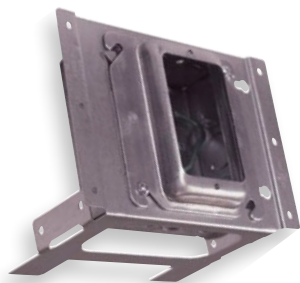

Box Assemblies (continued)

STAB-iT™ Boxes 232S

4" Square Steel STAB-iT™ Boxes with Mud Ring, Pigtail, Dual Sided Bracket, and Two MC Connectors for 2-1/2", 3-1/2", and 4" Studs

Box Type	Mud Ring Depth	One Gang Part #	Two Gang Part #
4" sq. 2-1/8" Deep	5/8"	W11577	W11582
4" sq. 2-1/8" Deep	3/4"	W11578	W11583