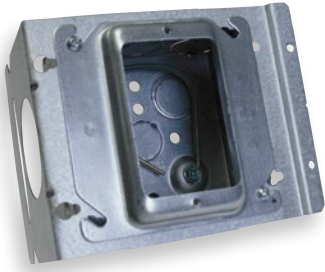

Single-Sided Direct Mount Assemblies

4" Square Steel Box with Mud Ring, Wall Mount Bracket for 2-1/2" and 3-1/2" Studs, and Ground Pigtail

Box Type	Mud Ring Depth	One Gang Part #	Two Gang Part#
4" sq. 1-1/2" Deep	5/8"	W3486	W4300
4" sq. 1-1/2" Deep	3/4"	W3292	W3293
4" sq. 2-1/8" Deep	5/8"	W3368	W3489
4" sq. 2-1/8" Deep	3/4"	W3294	W3295