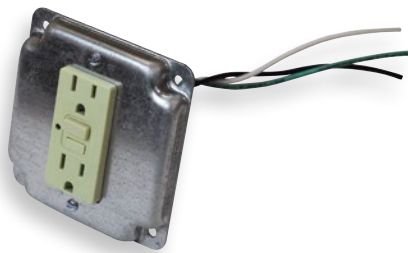

Wired GFCI Receptacles with Garvin Cover

4" Square Garvin Cover, Black, White, and Green Pigtailed Wired to Receptacle

Size	Type	Single Gang Part #
4" Square	15 amp	W11819
4" Square	20 amp	W11820