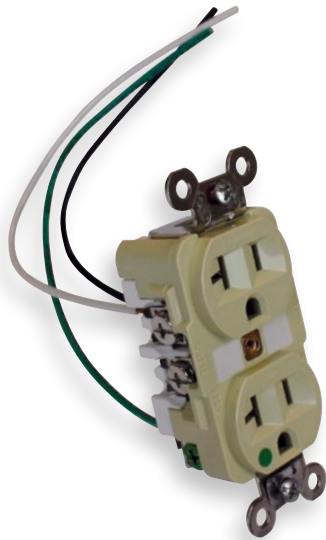

Pigtailed Devices (continued)

Pre-Wired Hubbell Hospital Grade Receptacles

Pre-wired 20 Amp Receptacle in Ivory, Light Almond, and White

Color	Manufacturer	Amp / Description	Assembly #
Ivory	Hubbell	20A EXTRA HEAVY DUTY DUPLEX (HBL8300)	W12225
Ivory	Hubbell	20A HEAVY DUTY DUPLEX (8300)	W12246
Ivory	Hubbell	TR DUPLEX (8300TR)	W12247
Ivory	Hubbell	20A DECORA (2182)	W12248
Ivory	Hubbell	20A TR DECORA (2182TR)	W12249
Ivory	Hubbell	20A GFCI (GFRST83)	W12250
Ivory	Hubbell	20A TR GFCI (GFTWRST83)	W12251
Light Almond	Hubbell	20A EXTRA HEAVY DUTY DUPLEX (HBL8300)	W12275
Light Almond	Hubbell	20A HEAVY DUTY DUPLEX (8300)	W12276
Light Almond	Hubbell	TR DUPLEX (8300TR)	W12277
Light Almond	Hubbell	20A DECORA (2182)	W12278
Light Almond	Hubbell	20A TR DECORA (2182TR)	W12279
Light Almond	Hubbell	20A GFCI (GFRST83)	W12280
Light Almond	Hubbell	20A TR GFCI (GFTWRST83)	W12281
White	Hubbell	20A EXTRA HEAVY DUTY DUPLEX (HBL8300)	W12316
White	Hubbell	20A HEAVY DUTY DUPLEX (8300)	W12317
White	Hubbell	TR DUPLEX (8300TR)	W12318
White	Hubbell	20A DECORA (2182)	W12320
White	Hubbell	20A TR DECORA (2182TR)	W12322
White	Hubbell	20A GFCI (GFRST83)	W12323
White	Hubbell	20A TR GFCI (GFTWRST83)	W12324

*TR = Tamper Resistant