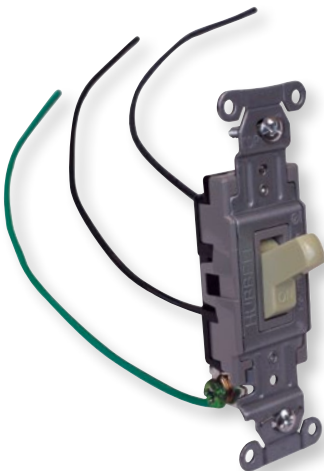

Wired Hubbell Commercial Grade Switches – 15 Amp

Pre-Wired Switches, Single Pole and Three-Way, in Ivory, Light Almond, and White

Color	Manufacturer	Switch Type	Assembly #
Ivory	Hubbell	Single Pole (CSB115)	W12390
Ivory	Hubbell	Three-Way (CSB315)	W12401
Ivory	Hubbell	Single Pole Decora (DS115)	W12391
Ivory	Hubbell	Three-Way Decora (DS315)	W12402
Light Almond	Hubbell	Single Pole (CSB115)	W12435
Light Almond	Hubbell	Three-Way (CSB315)	W12419
Light Almond	Hubbell	Single Pole Decora (DS115)	W12436
Light Almond	Hubbell	Three-Way Decora (DS315)	W12420
White	Hubbell	Single Pole (CSB115)	W12517
White	Hubbell	Three-Way (CSB315)	W12537
White	Hubbell	Single Pole Decora (DS115)	W12518
White	Hubbell	Three-Way Decora (DS315)	W12538

Pigtailed Devices

Wired Leviton Commercial Grade Switches – 20 Amp

Pre-Wired Switches, Single Pole and Three-Way, in Ivory, Light Almond, and White

Color	Manufacturer	Switch Type	Assembly #
Ivory	Leviton	Single Pole (CSB1-20)	W12382
Ivory	Leviton	Three-Way (CSB3-20)	W12407
Ivory	Leviton	Single Pole Decora (5621-2)	W12383
Ivory	Leviton	Three-Way Decora (5623-2)	W12408
Light Almond	Leviton	Single Pole (CSB1-20)	W12441
Light Almond	Leviton	Three-Way (CSB3-20)	W12425
Light Almond	Leviton	Single Pole Decora (5621-2)	W12442
Light Almond	Leviton	Three-Way Decora (5623-2)	W12426
White	Leviton	Single Pole (CSB1-20)	W12523
White	Leviton	Three-Way (CSB3-20)	W12546
White	Leviton	Single Pole Decora (5621-2)	W12524
White	Leviton	Three-Way Decora (5623-2)	W12547