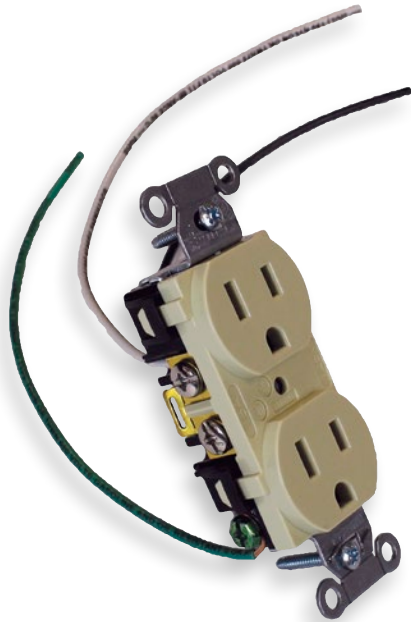

Pre-Wired Hubbell Commercial/ Construction Receptacles

Pre-wired 15 Amp and 20 Amp Receptacle in Ivory,
Light Almond, and White

Color	Manufacturer	Amp / Description	Assembly #
Ivory	Hubbell	15A DUPLEX (BR15)	W12213
Ivory	Hubbell	15A TR DUPLEX (BR15TR)	W12214
Ivory	Hubbell	15A DECORA (DR15)	W12215
Ivory	Hubbell	15A TR DECORA (DR15TR)	W12216
Ivory	Hubbell	20A DUPLEX (BR20)	W12217
Ivory	Hubbell	20A TR DUPLEX (BR20TR)	W12218
Ivory	Hubbell	20A DECORA (DR20)	W12219
Ivory	Hubbell	20A TR DECORA (DR20TR)	W12220
Light Almond	Hubbell	15A DUPLEX (BR15)	W12262
Light Almond	Hubbell	15A TR DUPLEX (BR15TR)	W12263
Light Almond	Hubbell	15A DECORA (DR15)	W12264
Light Almond	Hubbell	15A TR DECORA (DR15TR)	W12265
Light Almond	Hubbell	20A DUPLEX (BR20)	W12266
Light Almond	Hubbell	20A TR DUPLEX (BR20TR)	W12267
Light Almond	Hubbell	20A DECORA (DR20)	W12268
Light Almond	Hubbell	20A TR DECORA (DR20TR)	W12270
White	Hubbell	15A DUPLEX (BR15)	W12292
White	Hubbell	15A TR DUPLEX (BR15TR)	W12293
White	Hubbell	15A DECORA (DR15)	W12294
White	Hubbell	15A TR DECORA (DR15TR)	W12295
White	Hubbell	20A DUPLEX (BR20)	W12296
White	Hubbell	20A TR DUPLEX (BR20TR)	W12297
White	Hubbell	20A DECORA (DR20)	W12298
White	Hubbell	20A TR DECORA (DR20TR)	W12299

*TR = Tamper Resistant