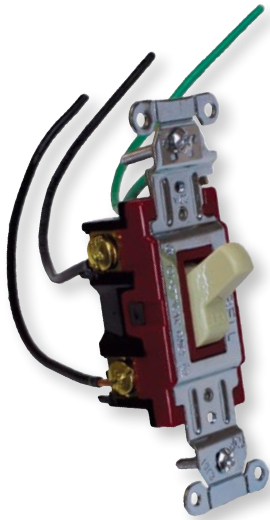

Wired Hubbell Commercial Grade Switches – 20 Amp

Pre-Wired Switches, Single Pole and Three-Way, in Ivory, Light Almond, and White

Color	Manufacturer	Switch Type	Assembly #
Ivory	Hubbell	Single Pole (CSB120)	W12392
Ivory	Hubbell	Three-Way (CSB320)	W12405
Ivory	Hubbell	Single Pole Decora (DS120)	W12393
Ivory	Hubbell	Three-Way Decora (DS320)	W12406
Light Almond	Hubbell	Single Pole (CSB120)	W12439
Light Almond	Hubbell	Three-Way (CSB320)	W12423
Light Almond	Hubbell	Single Pole Decora (DS120)	W12440
Light Almond	Hubbell	Three-Way Decora (DS320)	W12424
White	Hubbell	Single Pole (CSB120)	W12521
White	Hubbell	Three-Way (CSB320)	W12544
White	Hubbell	Single Pole Decora (DS120)	W12522
White	Hubbell	Three-Way Decora (DS320)	W12545

Wired Leviton Spec Grade Switches – 20 Amp

Pre-wired Switches, Single Pole and Three-Way, in Ivory, Light Almond, and White

Color	Manufacturer	Switch Type	Assembly #
Ivory	Leviton	Single Pole (1221-2)	W12384
Ivory	Leviton	Three-Way (1223-2)	W12412
Ivory	Leviton	Single Pole Locking (1221-2L)	W12387
Ivory	Leviton	Three-Way Locking (1223-2L)	W12414
Light Almond	Leviton	Single Pole (1221-2)	W12512
Light Almond	Leviton	Three-Way (1223-2)	W12429
Light Almond	Leviton	Single Pole Locking (1221-2L)	W12514
Light Almond	Leviton	Three-Way Locking (1223-2L)	W12431
White	Leviton	Single Pole (1221-2)	W12530
White	Leviton	Three-Way (1223-2)	W12568
White	Leviton	Single Pole Locking (1221-2L)	W12532
White	Leviton	Three-Way Locking (1223-2L)	W12570