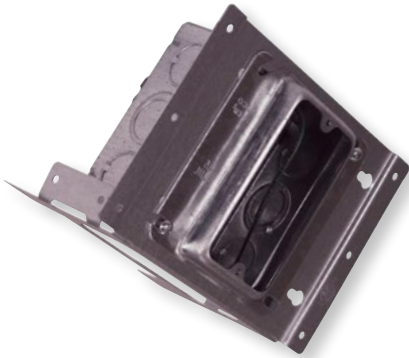

Double-Sided Direct Mount Assemblies for Data

4" Square Steel Box with Mud Ring, Wall Mount Bracket for 2-1/2" and 3-1/2" Studs

Box Type	Mud Ring Depth	One Gang Part #	Two Gang Part #
4" sq. 1-1/2" deep	5/8"	W11946	W11950
4" sq. 1-1/2" deep	3/4"	W4309	W11951
4" sq. 2-1/8" deep	5/8"	W11948	W11952
4" sq. 2-1/8" deep	3/4"	W11949	W11953

See the
Werner Electric
Fittings
Product Guide
for our complete
offering of Boxes
& Mud Rings