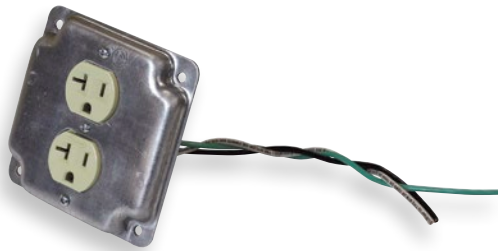

Pre-Bent Conduit Available on Request

3/4" - 2" EMT, IMC, and Rigid Conduit

Custom Fixture Whips Available on Request

Pigtailed Devices

Wired Duplex Industrial Receptacles with Garvin Cover

4" Square Garvin Cover, Black, White, and Green Pigtailed Wired to Receptacle