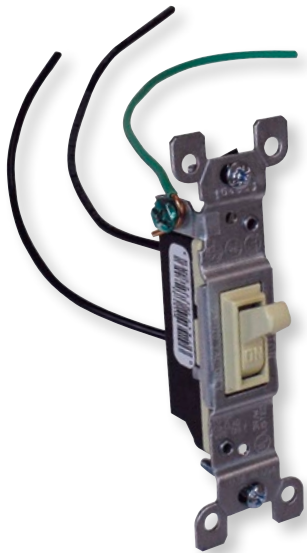

Pigtailed Devices (continued)

Wired Leviton Residential Switches – 15 Amp

Pre-Wired Switches. Single Pole and Three-Way, in Ivory, Light Almond, and White

Color	Manufacturer	Switch Type	Assembly #
Ivory	Leviton	Single Pole (1451-2)	W12377
Ivory	Leviton	Three-Way (1452-2)	W12378
Ivory	Leviton	Single Pole Decora (5601-2)	W12379
Ivory	Leviton	Three-Way Decora (5603-2)	W12400
Light Almond	Leviton	Single Pole (1451-2)	W12432
Light Almond	Leviton	Three-Way (1452-2)	W12416
Light Almond	Leviton	Single Pole Decora (5601-2)	W12433
Light Almond	Leviton	Three-Way Decora (5603-2)	W12418
White	Leviton	Single Pole (1451-2)	W12515
White	Leviton	Three-Way (1452-2)	W12533
White	Leviton	Single Pole Decora (5601-2)	W12516
White	Leviton	Three-Way Decora (5603-2)	W12536