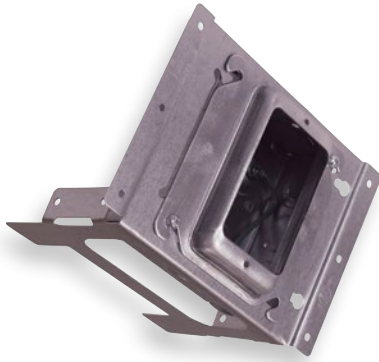

Box Assemblies (continued)

Double-Sided Direct Mount Assemblies

4" Square Steel Box with Mud Ring, Wall Mount Bracket for 2-1/2" and 3-1/2" Studs, and Ground Pigtail

Box Type	Mud Ring Depth	One Gang Part #	Two Gang Part #
4" sq. 1-1/2" deep	5/8"	W11922	W11939
4" sq. 1-1/2" deep	3/4"	W11938	W11940
4" sq. 2-1/8" deep	5/8"	W11941	W11944
4" sq. 2-1/8" deep	3/4"	W11943	W11945